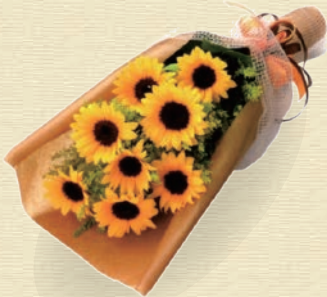

Bouquet & Flower arrangement

① Bouquet (one-sided)

6,000 yen

H70 × W55 × D23cm

② Bouquet (one-sided)

6,000 yen

H70 × W55 × D23cm

③ Bouquet (round)

5,000 yen

H35 × W30 × D30cm

④ Bouquet (round)

4,000 yen

H35 × W30 × D30cm

⑤ Bouquet (one-sided)

4,000 yen

H60 × W30 × D25cm

① Flower arrangement

6,000 yen

H30 × W30 × D30cm

② Flower arrangement

5,000 yen

H30 × W30 × D22cm

③ Flower arrangement

4,000 yen